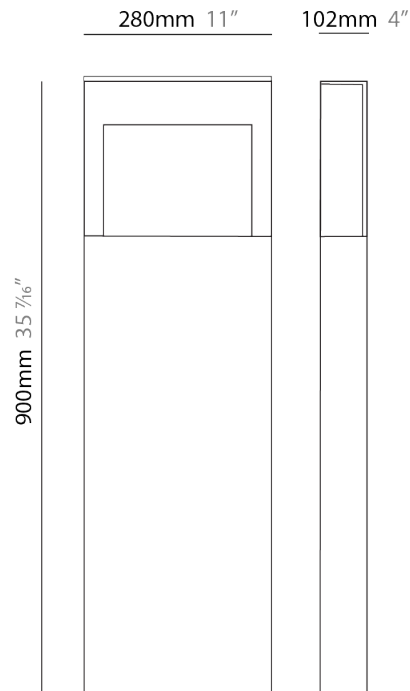

1. To build a product code in our configurator select the specify button on the base model # product page
2. To build a manual product code on this datasheet choose from the options listed below in blue font and add the suffix to the base model #

GENERAL

Series: Team
Subseries: Team Bollard
Brand: Platek
Division: Exterior
Mounting Type: Post
Mounting Location: Above Ground
Subcategory: Bollard

PHYSICAL

Shape: Rectangle
Length (mm): 280
Length (in): 11
Width (mm): 102
Width (in): 4
Height (mm): 900
Height (in): 35 7/16
Light Distribution: Direct
Weight (kg): 9.5
Weight (lbs): 20.49
Screws: A4 stainless steel
Diffuser: Transparent Methacrylate
Fixture Finish: [BLK / WHI / GRY / COR / ANT / BRZ](#)
Fixture Material: Extruded Aluminum

ELECTRICAL

Lamp Type: LED
Input Wattage (W): 16.5
Total Output Wattage (W): 15.8
Dimming: Non-Dimmable / 0-10V Dimming
Driver Included: No
Driver Location: Remote
Driver Type: Constant Voltage – Universal
Driver Class: Class 2
Input Voltage (V): 120 - 277
Output Voltage (V): 24
Constant Voltage (V): 24

LED

Color Temperature (°K): [2700 / 3000 / 4000](#)
Max. Delivered Lumen (lm): 890 / 925
Nominal Lumen (lm): 1600 / 1664
CRI: >80 CRI
Lamp Life (hrs): 60000

OPTICAL

Optic°: 1 Opening

RATINGS AND CERTIFICATIONS

Certified By: Certified for North American Standards
IP rating: IP68
IK Rating: IK08

PROJECT _____
TYPE _____
SPECIFIER _____
QUANTITY _____
DATE _____