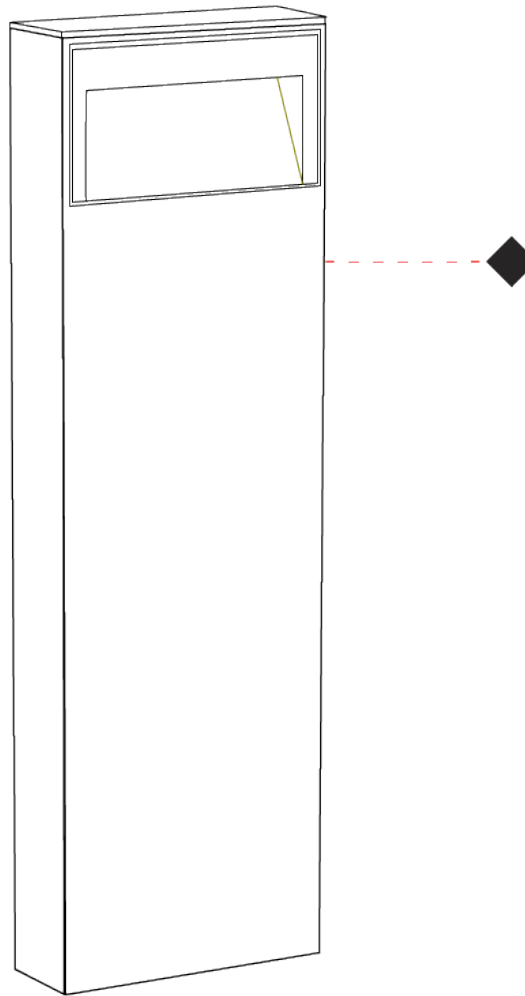

TEAM BOLLARD POST

E9B228-

PROJECT

TYPE

SPECIFIER

QUANTITY

DATE

E